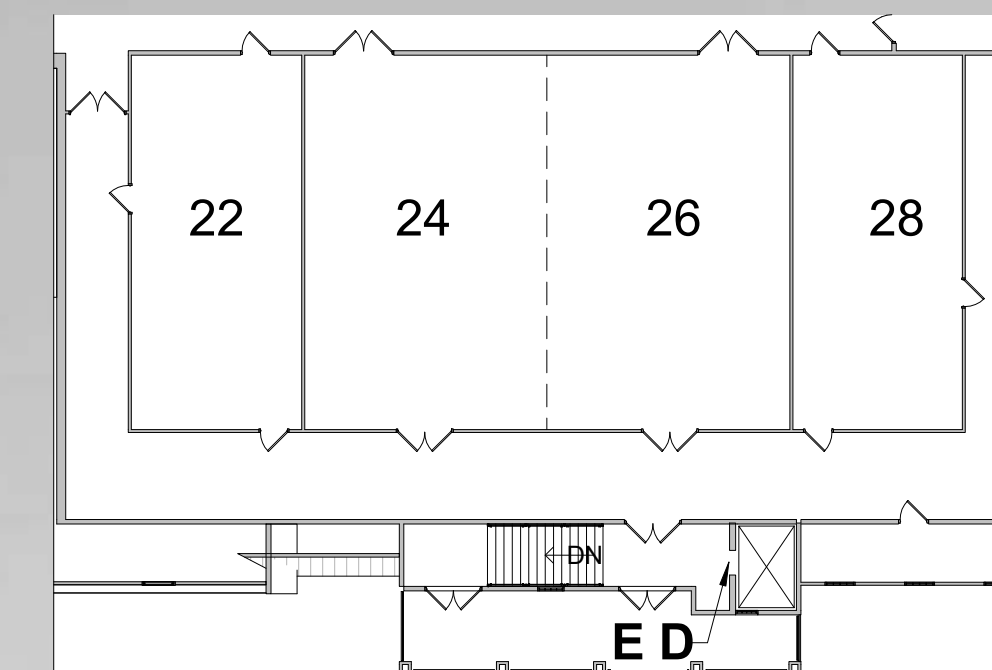

CROWNE PLAZA®

BY IHG

Albany The Desmond Hotel

- GARDEN SECTIONS
- MEETING SUITES
- E** ELEVATORS
 ELEVATOR A TO FLOORS 1-3
 ELEVATOR B TO FLOORS 1-3
 ELEVATOR C TO FLOORS 1-4
 ELEVATOR D TO THE HIGH STREET CONFERENCE CENTER
- *** ROOMS 00, 01, 02, 03, 04, 05, 06, 07, 08, 09, 10, 13, 14, 22, 58, 59, 61, 62, 63 AND 64 ARE ONLY AVAILABLE ON THE 2ND OR 3RD FLOORS
- ICE** ICE (LOCATED ON EACH FLOOR)

HIGH STREET CONFERENCE CENTER

(LOCATED ABOVE THE KING STREET BALLROOM)
TAKE ELEVATOR D TO 3RD FLOOR